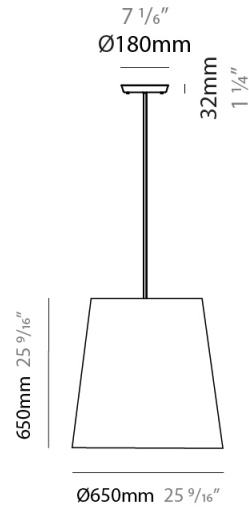

EXCENTRICA SUSPENSION

D51021-

base number   Finish
Options

1. To build a product code in our configurator select the specify button on the base model # product page
2. To build a manual product code on this datasheet choose from the options listed below in blue font and add the suffix to the base model #

GENERAL

Series: Excentrica
Partner: Fambuena
Division: Design
Installation: Suspension
Product Type: Pendant
Mounting Location: Ceiling
Light Distribution: Direct

PHYSICAL

Shape: Cylinder
Diameter (mm): 650
Diameter (in): 25 ⁹/₁₆"
Height (mm): 650
Height (in): 25 ⁹/₁₆"
Max. Overall Height (mm): 2650
Max. Overall Height (in): 104 ⁵/₁₆"
Diffuser: Cotton Shade
Fixture Finish: WHI / BLK / BRA
Fixture Material: Metal
Cable Details: Cable length 2000mm / 79"

ELECTRICAL

Number of Lamps: 1
Lamp Type: LED Retrofit
Lamp Shape: A19
Bulb Included: Bulb Not Included
Max. Wattage Per Lamp (W): 12
Lamp Base: E26
Input Voltage (V): 120
Upon Request: 277Vac / GU24

LED

OPTICAL

RATINGS AND CERTIFICATIONS

Certified By: Certified for North American Standards
IP rating: IP20

PROJECT
TYPE
SPECIFIER
QUANTITY
DATE