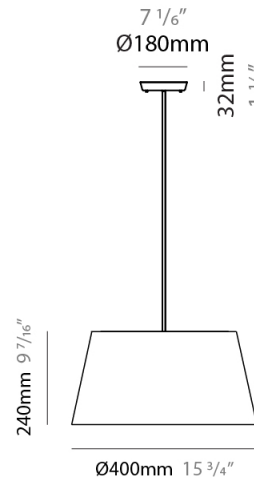

EXCENTRICA SUSPENSION

D51020-

base number   Finish
Options

1. To build a product code in our configurator select the specify button on the base model # product page
2. To build a manual product code on this datasheet choose from the options listed below in blue font and add the suffix to the base model #

GENERAL

Series: Excentrica
Partner: Fambuena
Division: Design
Installation: Suspension
Product Type: Pendant
Mounting Location: Ceiling
Light Distribution: Direct

PHYSICAL

Shape: Cylinder
Diameter (mm): 400
Diameter (in): 15 ³/₄
Height (mm): 240
Height (in): 9 ⁷/₁₆
Max. Overall Height (mm): 2240
Max. Overall Height (in): 88 ³/₁₆
Diffuser: Cotton Shade
Fixture Finish: WHI / BLK / BRA
Fixture Material: Metal
Cable Details: Cable length 2000mm / 79"

ELECTRICAL

Number of Lamps: 1
Lamp Type: LED Retrofit
Lamp Shape: A19
Bulb Included: Bulb Not Included
Max. Wattage Per Lamp (W): 7
Lamp Base: E26
Input Voltage (V): 120
Upon Request: 277Vac / GU24

LED

OPTICAL

RATINGS AND CERTIFICATIONS

Certified By: Certified for North American Standards
IP rating: IP20

PROJECT	_____
TYPE	_____
SPECIFIER	_____
QUANTITY	_____
DATE	_____